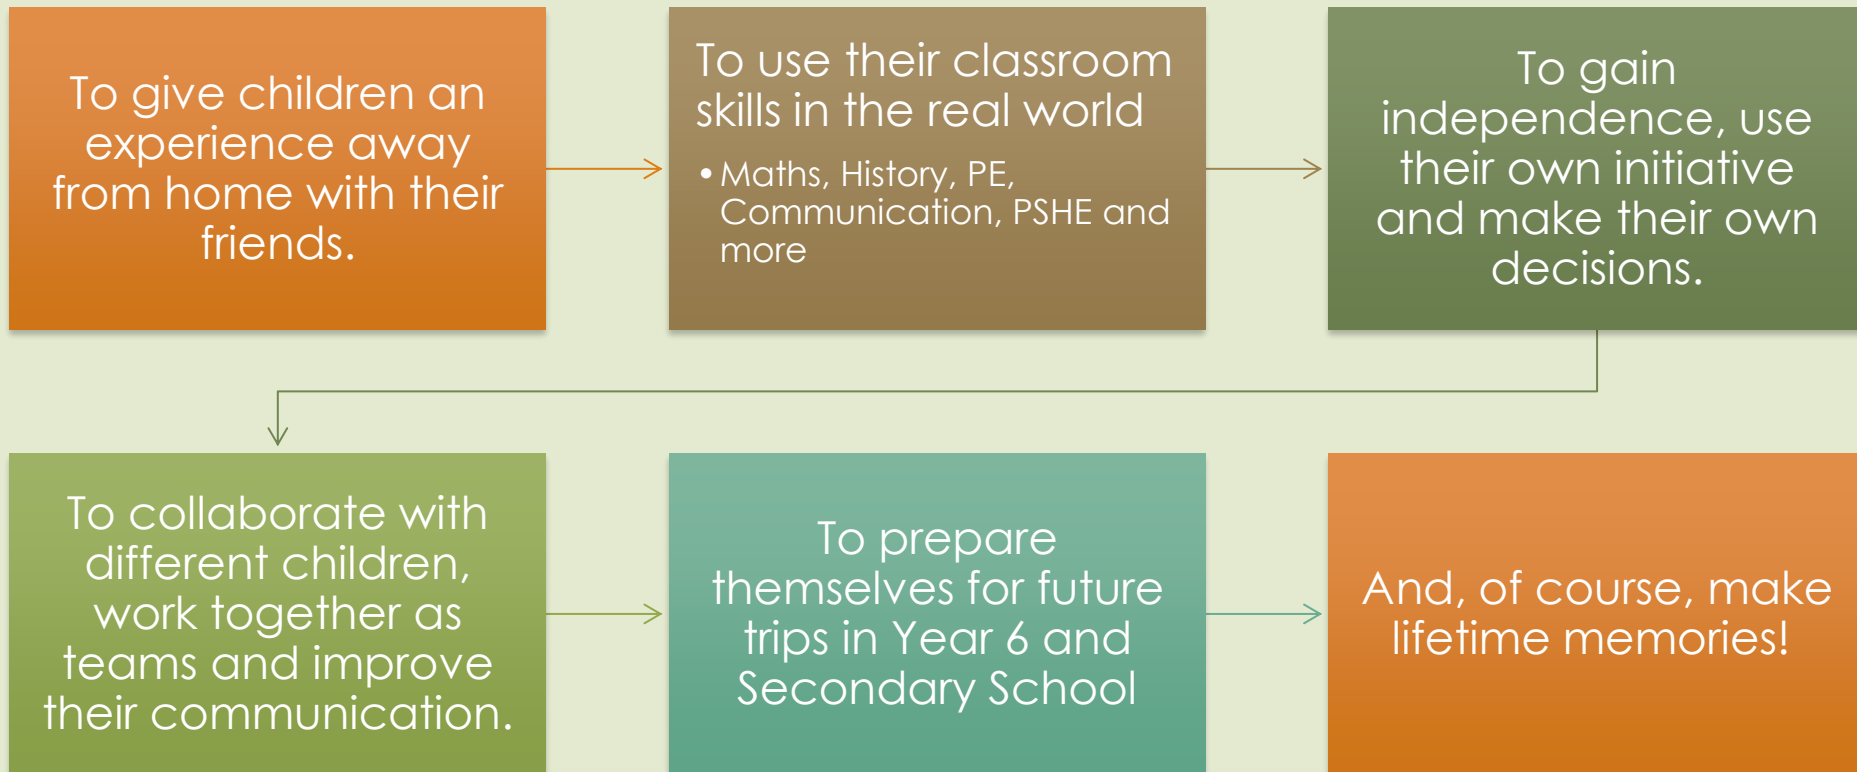

Why a residential?